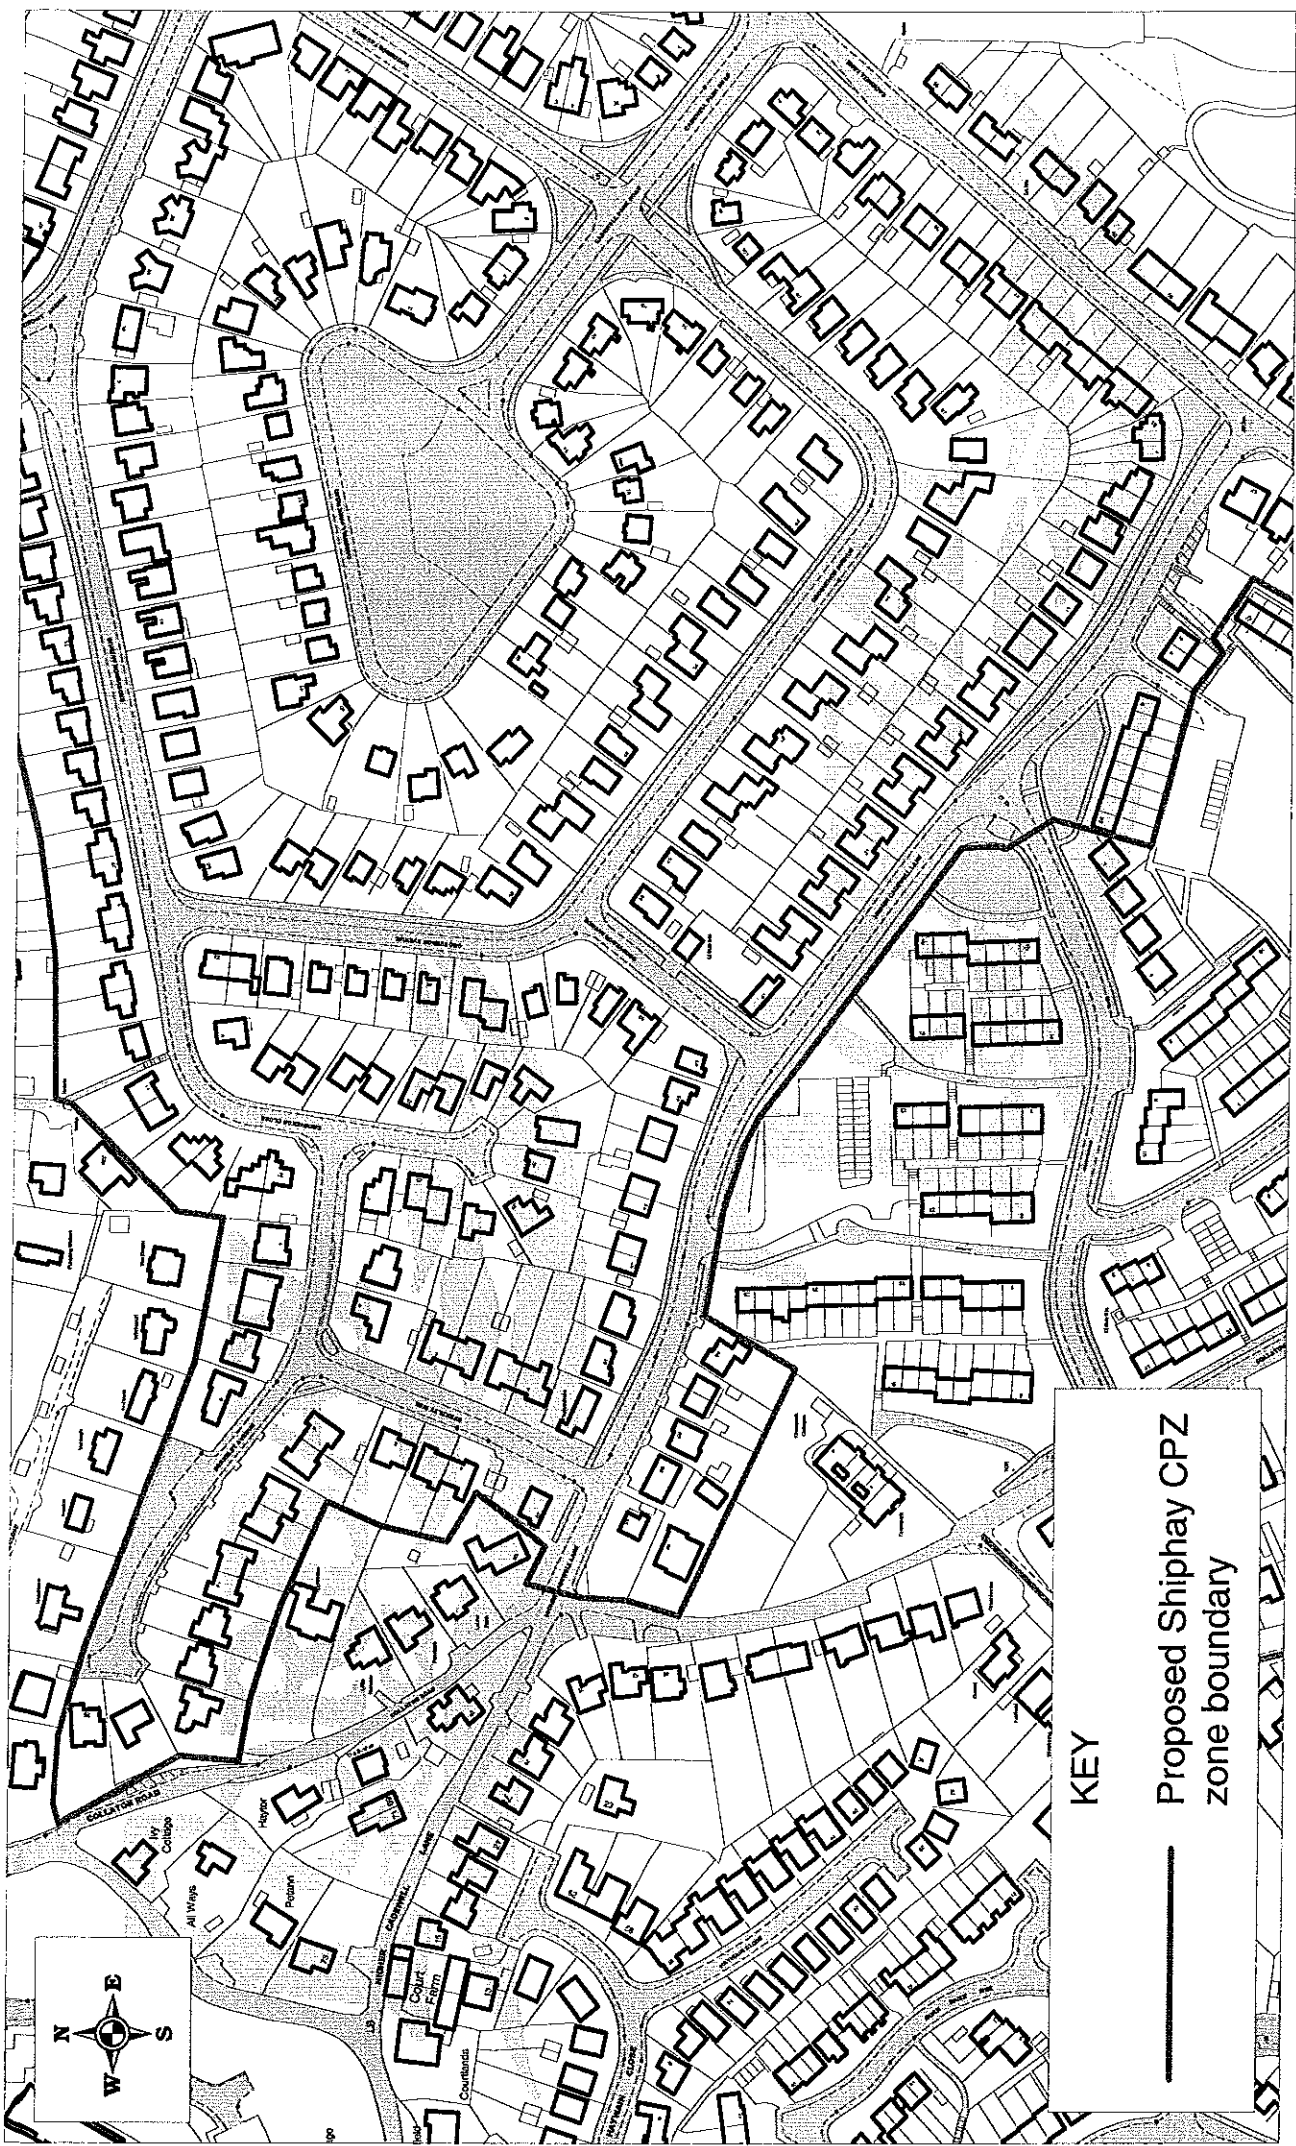

Proposed Shiphay CPZ
Zone extension - Torquay

1:2500 scale

KEY

Proposed Shiphay CPZ
zone boundary
